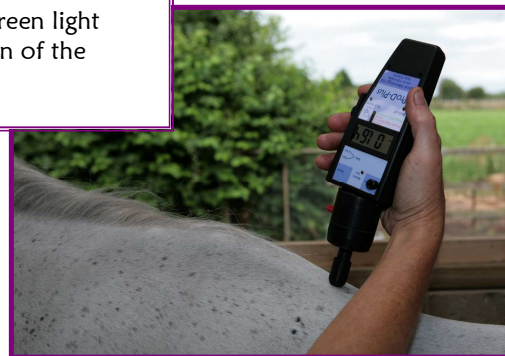

Technical Specification for ProD-Plus

- Force range: 1-25N
- Accuracy: $\pm 0.5N$
- Rate of force rise: 2N/sec or 4N/sec
- Pressure ranges indicated:
  - with 4mm tip: 0.4-20 kgf/cm²
  - with 8mm tip: 0.1-5 kgf/cm²
  - with 16mm tip: 0.1-1.2kgf/cm²
- Power: 9V PP3 battery
- Weight: 260g

Prod (display in Newtons, single rate (2N/sec), axial actuator and 3 tips): **£950**

ProD-Plus, with accessories as listed above: **£2450**

Traceable force calibration, with certificate: **£500**

All prices are ex-works. Packing and shipping worldwide quoted with order confirmation.

Prices and specifications are subject to change without notice.

Directors: Dr PM Taylor +44 (0)7711 670058, Dr MJ Dixon +44 (0)7739 913696

email: mike@topcatmetrology.com

Registered Office: Gravel Head Farm, Downham Common, Little Downham, Ely, CAMBS, CB6 2TY

Registered Company No: 06547084